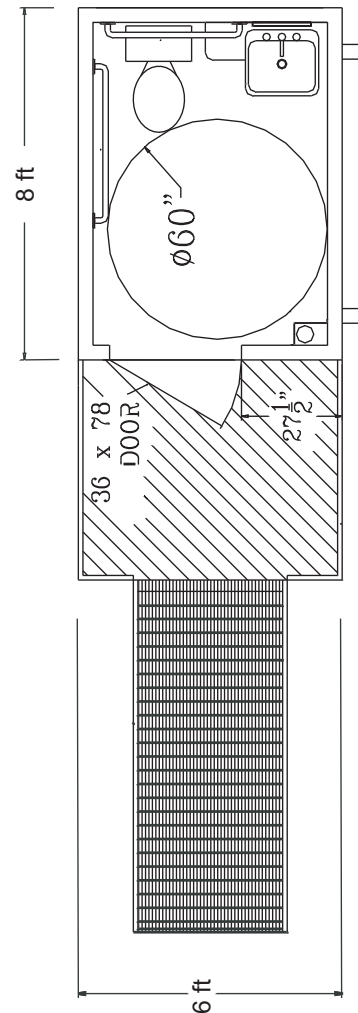

Specifications

Trailer Size: 32'L x 10'W x 10'H
Exterior Color: White
Interior Wall Color: Green with Wood Trim
Electrical: One 30-amp 110V outlet
Water: Outside source through garden hose
Service Capability: 40 people