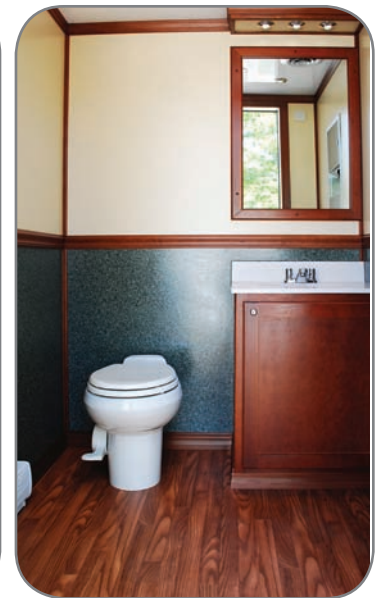

### Men's Private Room Features

- One flushing urinal
- One flushing toilet
- One metered sink
- One built-in trash receptacle

### Women's Private Room Features

- One flushing toilet
- One metered sink
- One built-in trash receptacle

### Highlighted Amenities

- Solar powered option for remote areas
- Energy efficient LED lighting and skylights
- Compact, yet stylish and roomy
- Self contained, minimal water usage
- Air conditioning and heat
- Built-in stereo sound system
- Full-size mirror above each sink
- Hot and cold water chrome faucets
- Winterized for cold weather

### Specifications

Trailer Size with Frame: 12.5'L x 8'W x 10.5'H

Exterior Color: White

Interior Wall Color: Beige / Green

Electrical: Two 20-amp 110V outlets or solar

Water: Garden hose or self contained

Capability: Up to 250 people for 6-hour event