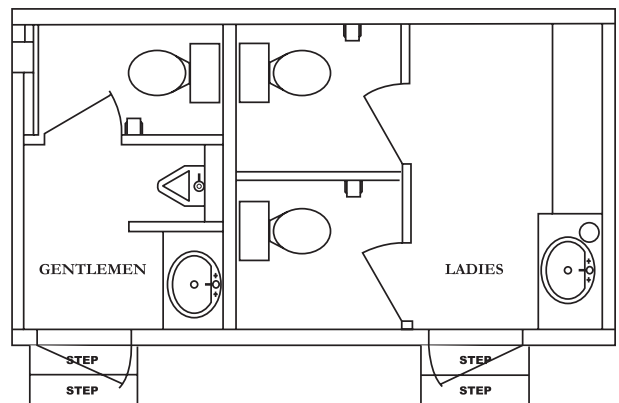

For more information about our products please contact:

Call Toll Free: 1-800-TOILETS

Or visit us online at:

www.unitedsiteservices.com

Serving Massachusetts, Connecticut, Rhode Island, New Hampshire, New York, Maine and surrounding areas