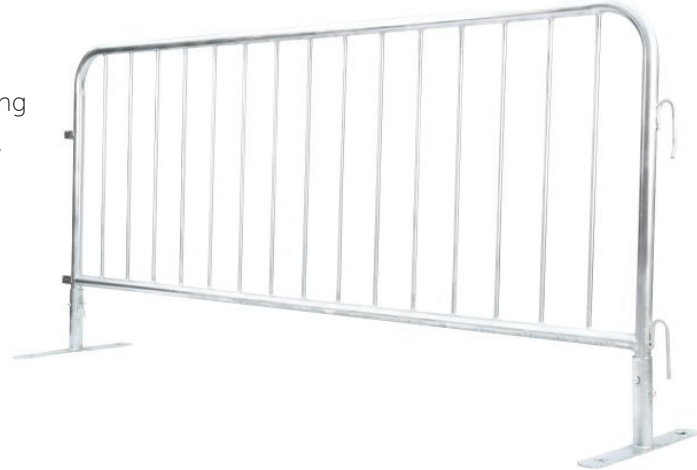

Barricade TEMPORARY FENCE

SERVICE
you can trust

Overview

Our Barricade Temporary Fencing, also referred to as bike rack fencing or pedestrian barriers, are the leading form of temporary crowd control at large events including concerts, festivals, sporting events and more. Our Barricade Fence is constructed of durable, lightweight steel that when locked together creates a formidable barrier. Our barricade fence can be installed by our expert, background screen technicians or installed by your team.

Features

- ✓ Like-New, Durable steel barricade crowd control panels.
- ✓ Lightweight making it easy to maneuver into unique placement configurations or post delivery.
- ✓ Prompt Delivery – our skilled fence technicians can be on site for next day delivery (some restrictions apply).
- ✓ Delivery, set up and pick up performed by experienced, background checked fence technicians with the finest equipment in the industry from local branch locations near your neighborhood.

Pairing Options*

- ✓ Chain link panels
- ✓ Post driven fence
- ✓ Portable restrooms
- ✓ Hand wash stations
- ✓ Restroom trailers
- ✓ Shower trailers

Specifications*

Height: 43"
Width: 90"
Weight: About 30 lbs./panel