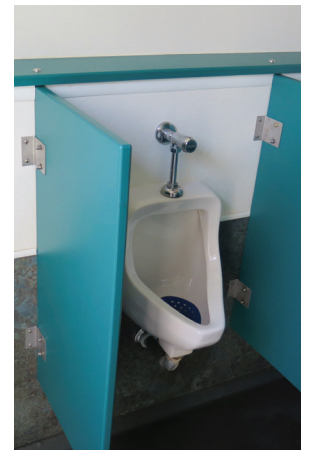

Power

(3) 20amp/110v dedicated circuits