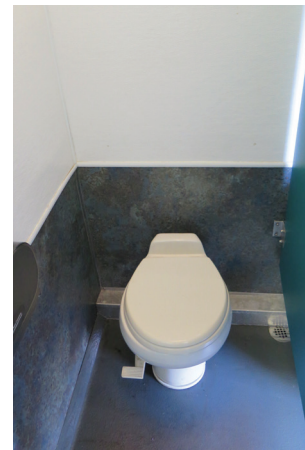

Power

(3) 20amp/110v dedicated circuits