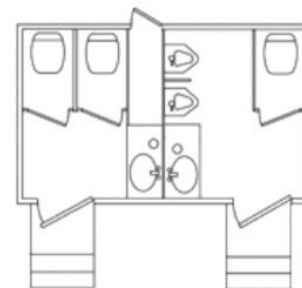

Specifications**

Uses: 500-750 before service
Capacity: 500-700 gallons
Men: 3-4 stations, 1-2 sinks
Women: 2-4 stations, 1-2 sinks

Length: 18' - 22'
Width: 8'6"
Height: 11'6" **

* Trailer availability, requirements, options, specifications and amenities vary by region and location and may carry additional charges.
** Specifications do not include trailer steps, tongue or porches.