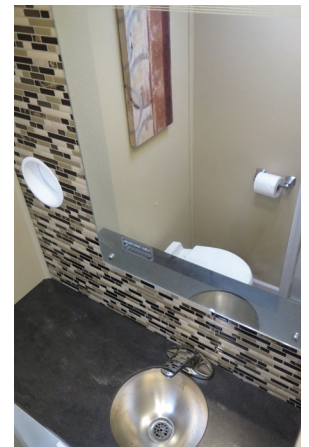

Small Gold Series RESTROOM TRAILER

SERVICE
you can trust

Overview

Our Gold Series Restroom Trailers combine elegant design features with enhanced comfort amenities that are sure to impress. The Gold Series features several "just like home" elements such as premium faux wood or tile flooring, faux marble counter tops, and porcelain toilets inside fully private stalls. Our Gold and Platinum Series Restroom Trailers are top choices for upscale events including weddings, galas, fundraisers and more!

Features

- ✓ Climate control
- ✓ Flushing toilets
- ✓ Running water sinks
- ✓ Sound system
- ✓ Luxury interior trim package
- ✓ Porcelain fixtures
- ✓ Decorative mirrors & accents
- ✓ Private individual restrooms

Specifications**

Uses: 250-500 before service
Capacity: 250-500 gallons
Men: 1-2 stations, 1-2 sinks
Women: 1-2 stations, 1-2 sinks

Length: **12' - 18'**
Width: **8'6"**
Height: **11'6"** **

* Trailer availability, requirements, options, specifications and amenities vary by region and location and may carry additional charges.