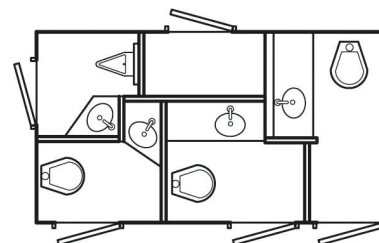

Site Requirements

Water

Source with 30-50 psi within 100'
3/4" Garden hose fitting

Power

(3) 20amp/110v dedicated circuits

Options*

- ✓ Water source
- ✓ Power source
- ✓ Attendant service
- ✓ Service Technician

Specifications**

Uses: 250-500 before service
Capacity: 250-500 gallons
Men: 1-2 stations, 1-2 sinks
Women: 1-2 stations, 1-2 sinks

Length: **12' - 18'**
Width: **8'6"**
Height: **11'6"** **

* Trailer availability, requirements, options, specifications and amenities vary by region and location and may carry additional charges.