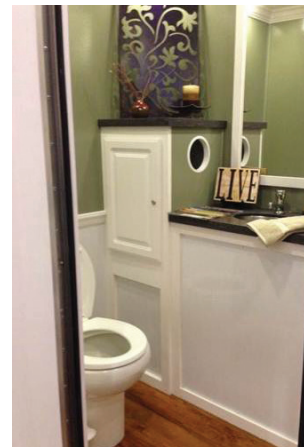

Small Gold Series RESTROOM TRAILER

SERVICE
you can trust

Overview

Our Gold Series Restroom Trailers combine elegant design features with enhanced comfort amenities that are sure to impress. The Gold Series features several "just like home" elements such as premium faux wood or tile flooring, faux marble counter tops, and porcelain toilets inside fully private stalls. Our Gold and Platinum Series Restroom Trailers are top choices for upscale events including weddings, galas, fundraisers and more!

Features

- ✓ Climate control
- ✓ Flushing toilets
- ✓ Running water sinks
- ✓ Sound system
- ✓ Luxury interior trim package
- ✓ Porcelain fixtures
- ✓ Decorative mirrors & accents
- ✓ Private individual restrooms

Specifications**

Uses: 250-500 before service
Capacity: 250-500 gallons
Men: 1-2 stations, 1-2 sinks
Women: 1-2 stations, 1-2 sinks

Length: **12' - 18'**
Width: **8'6"**
Height: **11'6"** **

* Trailer availability, requirements, options, specifications and amenities vary by region and location and may carry additional charges.